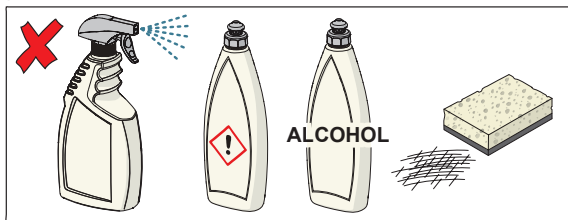

②

②

cleaning.oras.com

About Oras Group

Oras Group is a significant European provider of sanitary fittings: the market leader in the Nordics and a leading company in Continental Europe.

The company's mission is to create the smartest water experiences for everyone and its vision is to become the Perfect Flow Company.